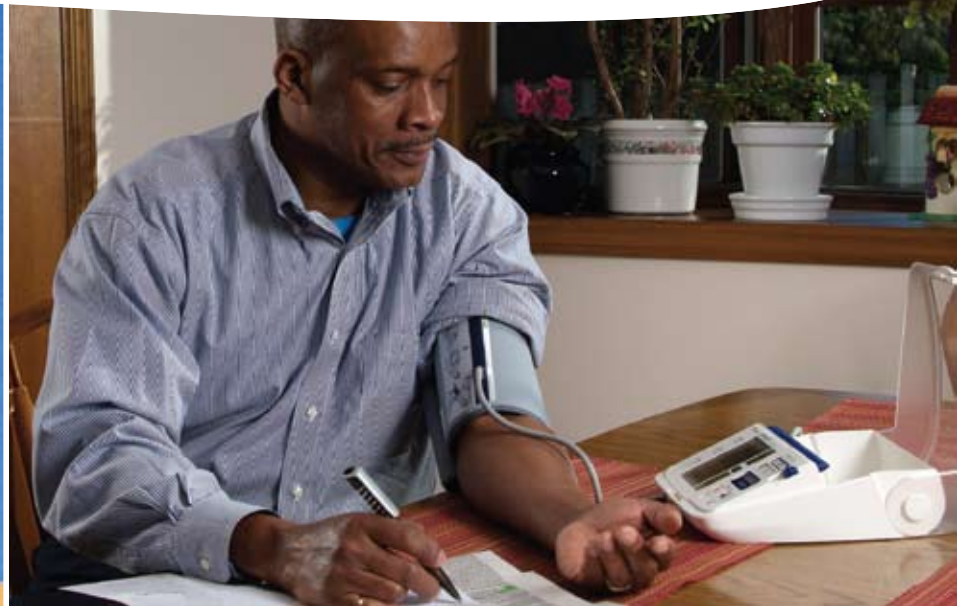

Measure Your Blood Pressure *...at Home!*

WORLD HYPERTENSION DAY

Initiated by the World Hypertension League

For more information

www.worldhypertensionleague.org

www.ish-world.com

May 17, 2008

LEARN MORE ABOUT HYPERTENSION